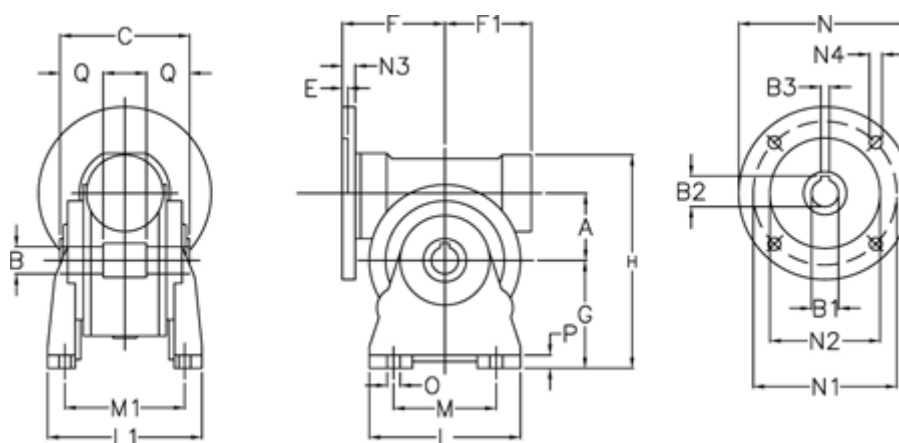

# Data Sheet

Article number: 3902185020255

Description: Worm gear  
VF 185-A-20-160B5, without lubrication

## Measures

A	= 185.4	F1	= 205	N1	= 300
B	= 60 H7	G	= 254	N2	= 250
B1 E7	= 42	H	= 457	N3	= 18
B2	= 45.3	L	= 360	N4	= 18
B3 H9	= 12	L1	= 320	O	= 22
C	= 190	M	= 270	P	= 22
E	= 4	M1	= 251	Q	= 65
F	= 217	N	= 350		